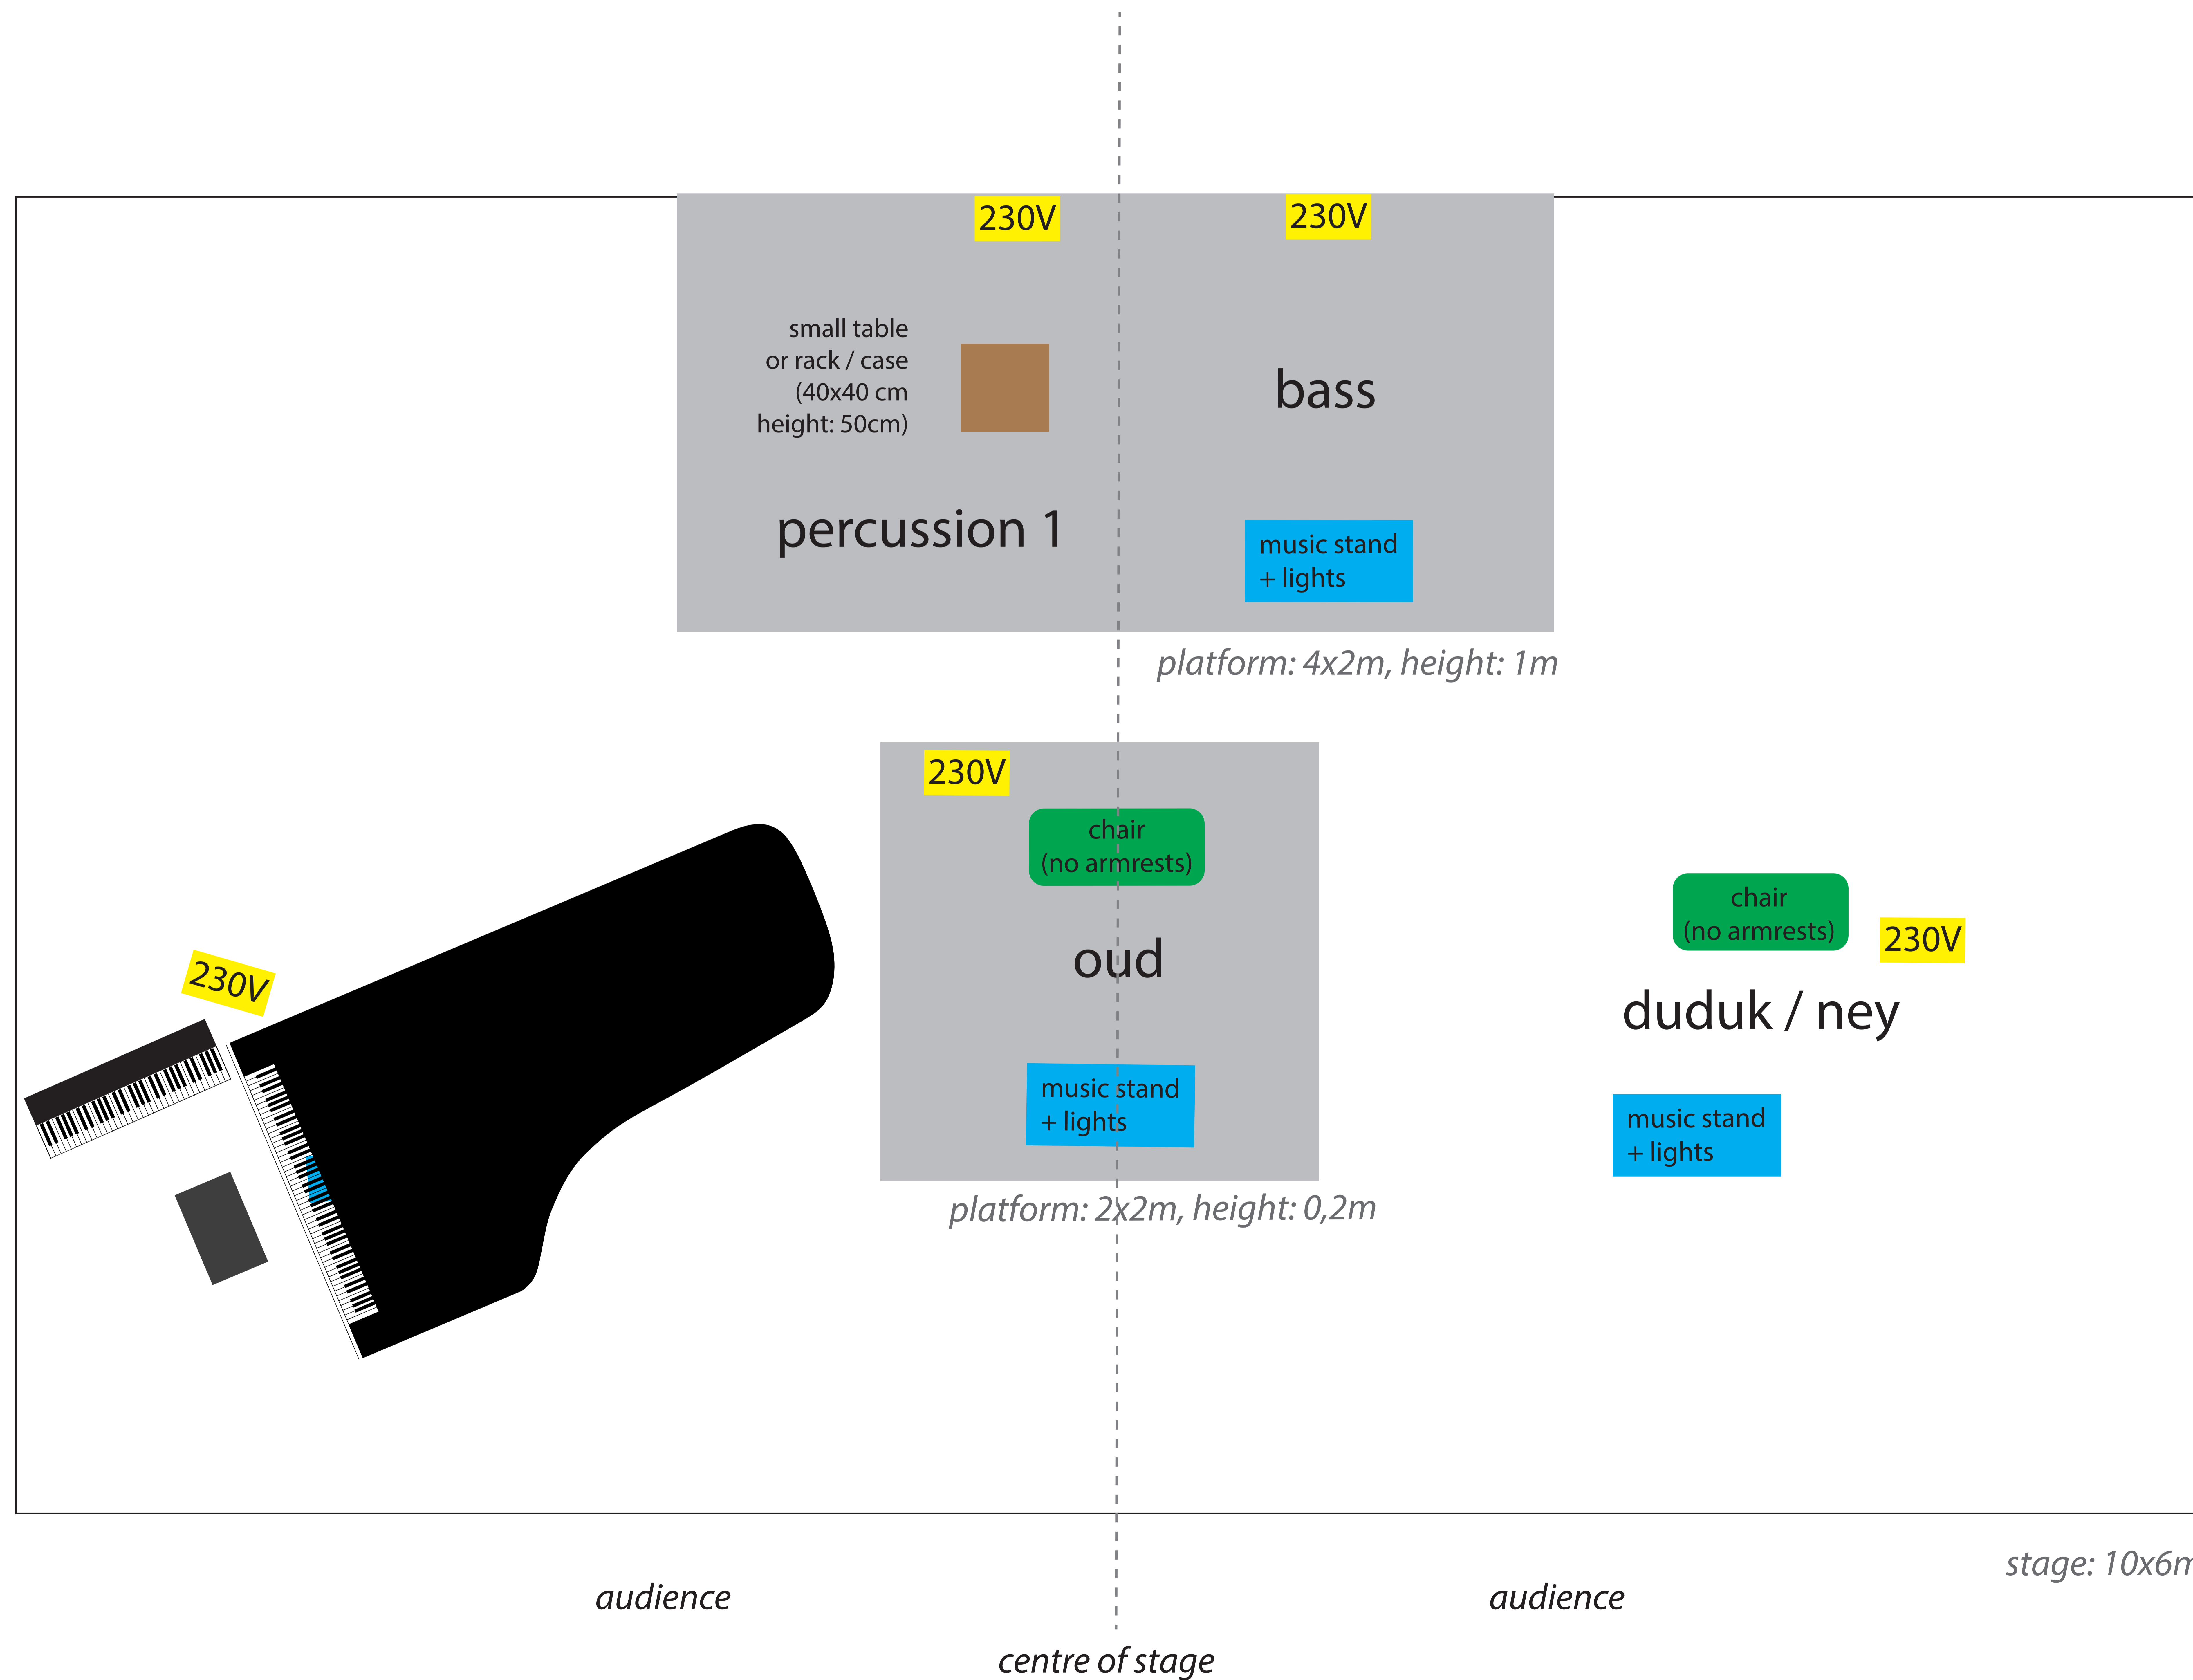

Cairo Steps - stage plan (small ensemble)

- **keyboard stand** or small table (ca. 60x30cm, height: 70cm)
- **percussion table** (ca. 40x40cm, height: 50cm)
- **oud table** (ca. 40x40cm, height: 50cm)
- **3 x music stands**
- **3x lights** (for music stands)
- **3x chairs** (without armrests)

Please position pedestal for percussion and bass in the centre of the stage.

Cairo Steps - technical rider - channel list small Ensemble

channel:	instrument:	mic:	48V:	stand:	monitoring:
1	BD Cajon	D112		small	InEar hard-wired
2	SN snare	Beta 56		small	
3	tabla / darbuka	SM 57		small	
4	doff / frame drum	SM 57		small	
5	OH L	SM 81	X	standard	
6	OH R	SM 81	X	standard	
7	tambourine (foot pedal)	Beta 57		standard	
8	click	DI		-	
9	tabla (perc. 2)	SM 57		standard	InEar hard-wired
10	bass	DI		-	InEar hard-wired
11	oud 1 (mic)			(clip)	InEar wireless
12	oud 2 (pickup)			(clip)	
13	nay / duduk	Beta 58		standard	InEar hard-wired
14	MC Basem	Beta 58 with on-off			
OPTIONAL					
15	piano 1	dpa 4099	X	standard	InEar wireless
16	piano 2	dpa 4099	X	standard	
17	keys L	DN 200 Di box		-	
18	keys R			-	
19	FX reverb				
20	FX room				
21	FX plate				
22	FX delay				